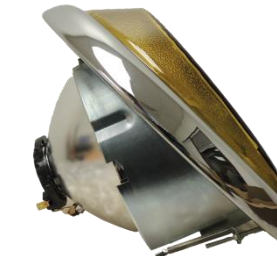

1956-1959 Porsche 356A
Headlight Assembly Flat Style
with Amber Lens

OEM #: 66463110107;
*PS8516