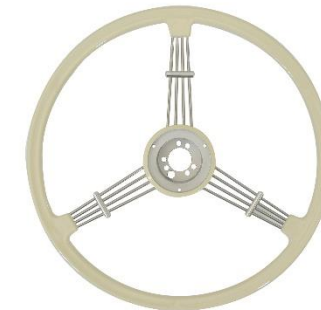

1956-1965 Porsche 356 Tail  
Light Assembly RH (Red, US  
Type)

OEM #: 64463140300;  
\*PE8601

1956-1965 Porsche 356 Tail  
Light Assembly RH (Red, US  
Type)

OEM #: 64463140400;  
\*PE8602

1950-1965 Porsche 356  
Steering Wheel Black Banjo  
Style

OEM #: N/A;  
\*PEA004

1950-1965 Porsche 356  
Steering Wheel Ivory Banjo  
Style

OEM #: N/A;  
\*PEA005

1950-1965 Porsche 356 Valve  
Cover wo Vent

OEM #: 59710430500;  
\*PE9701