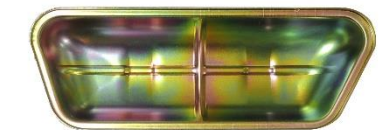

1950-1965 Porsche 356 Valve
Cover wo Vent

OEM #: 59710430500;
*PE9701